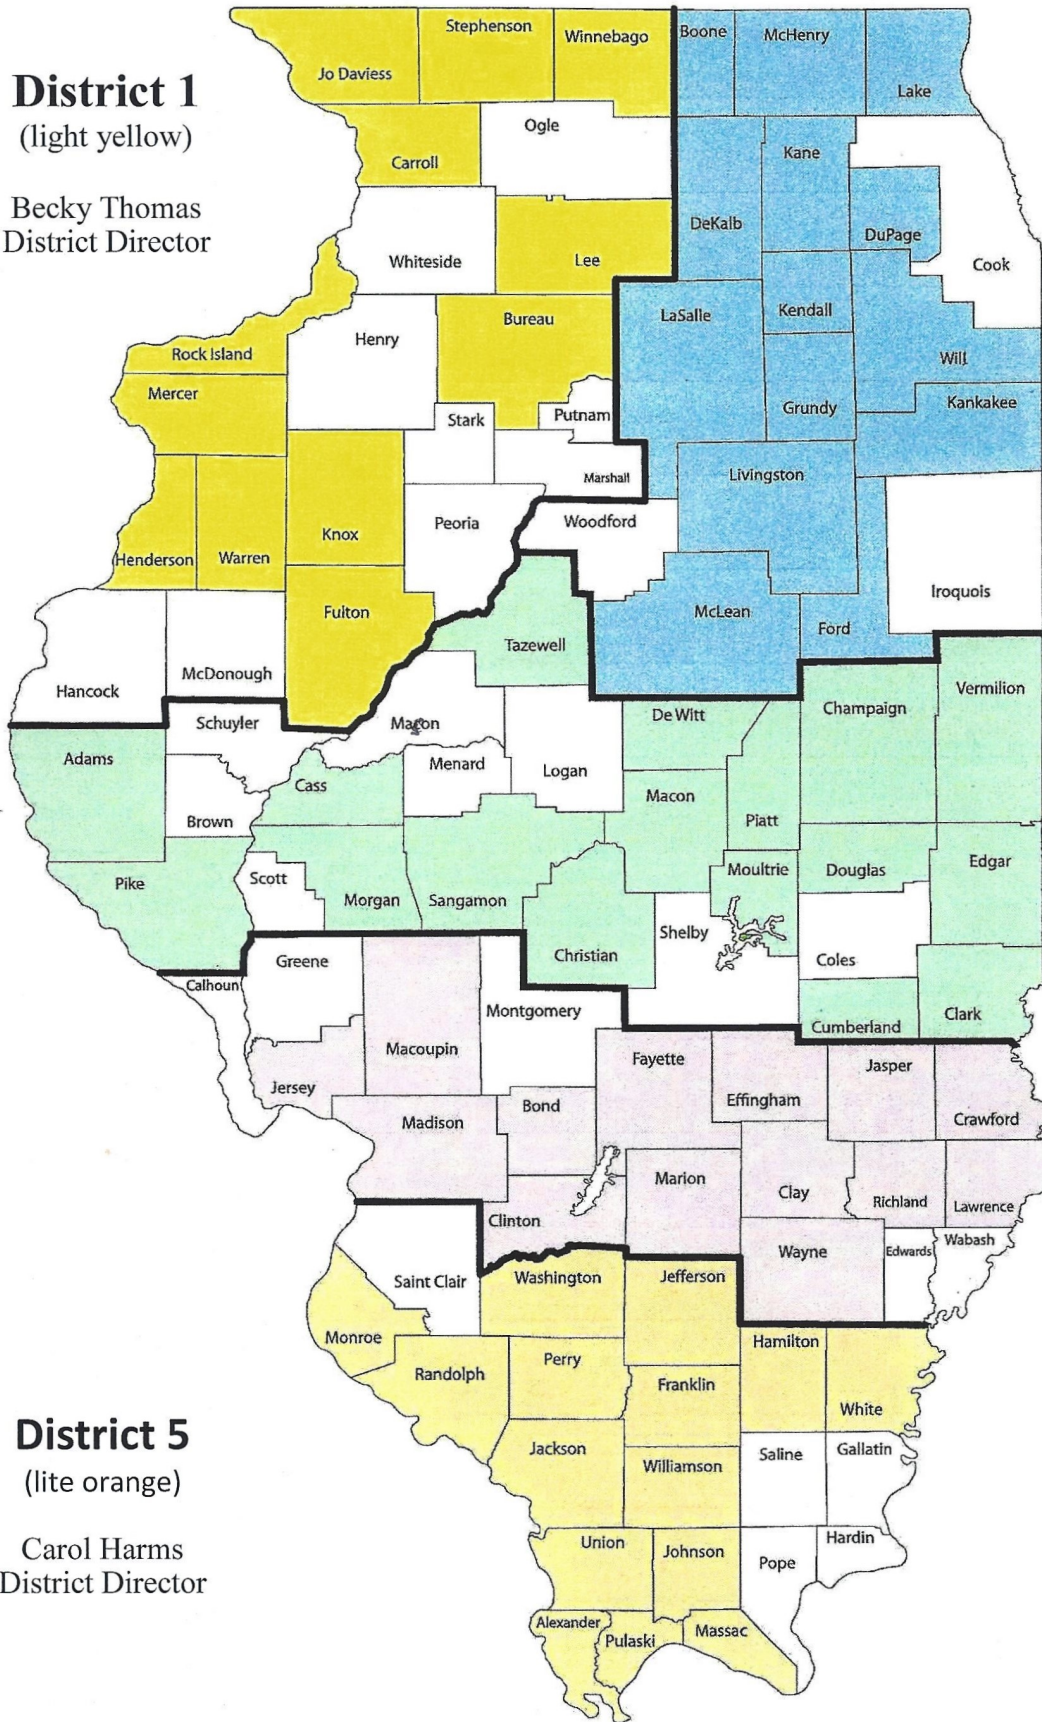

# IAHCE DISTRICT MAP

## District 1 (light yellow)

Becky Thomas  
District Director

## District 3 (light green)

Mary Johnson  
District Director

## District 4 (light pink)

Sharon Davis  
District Director